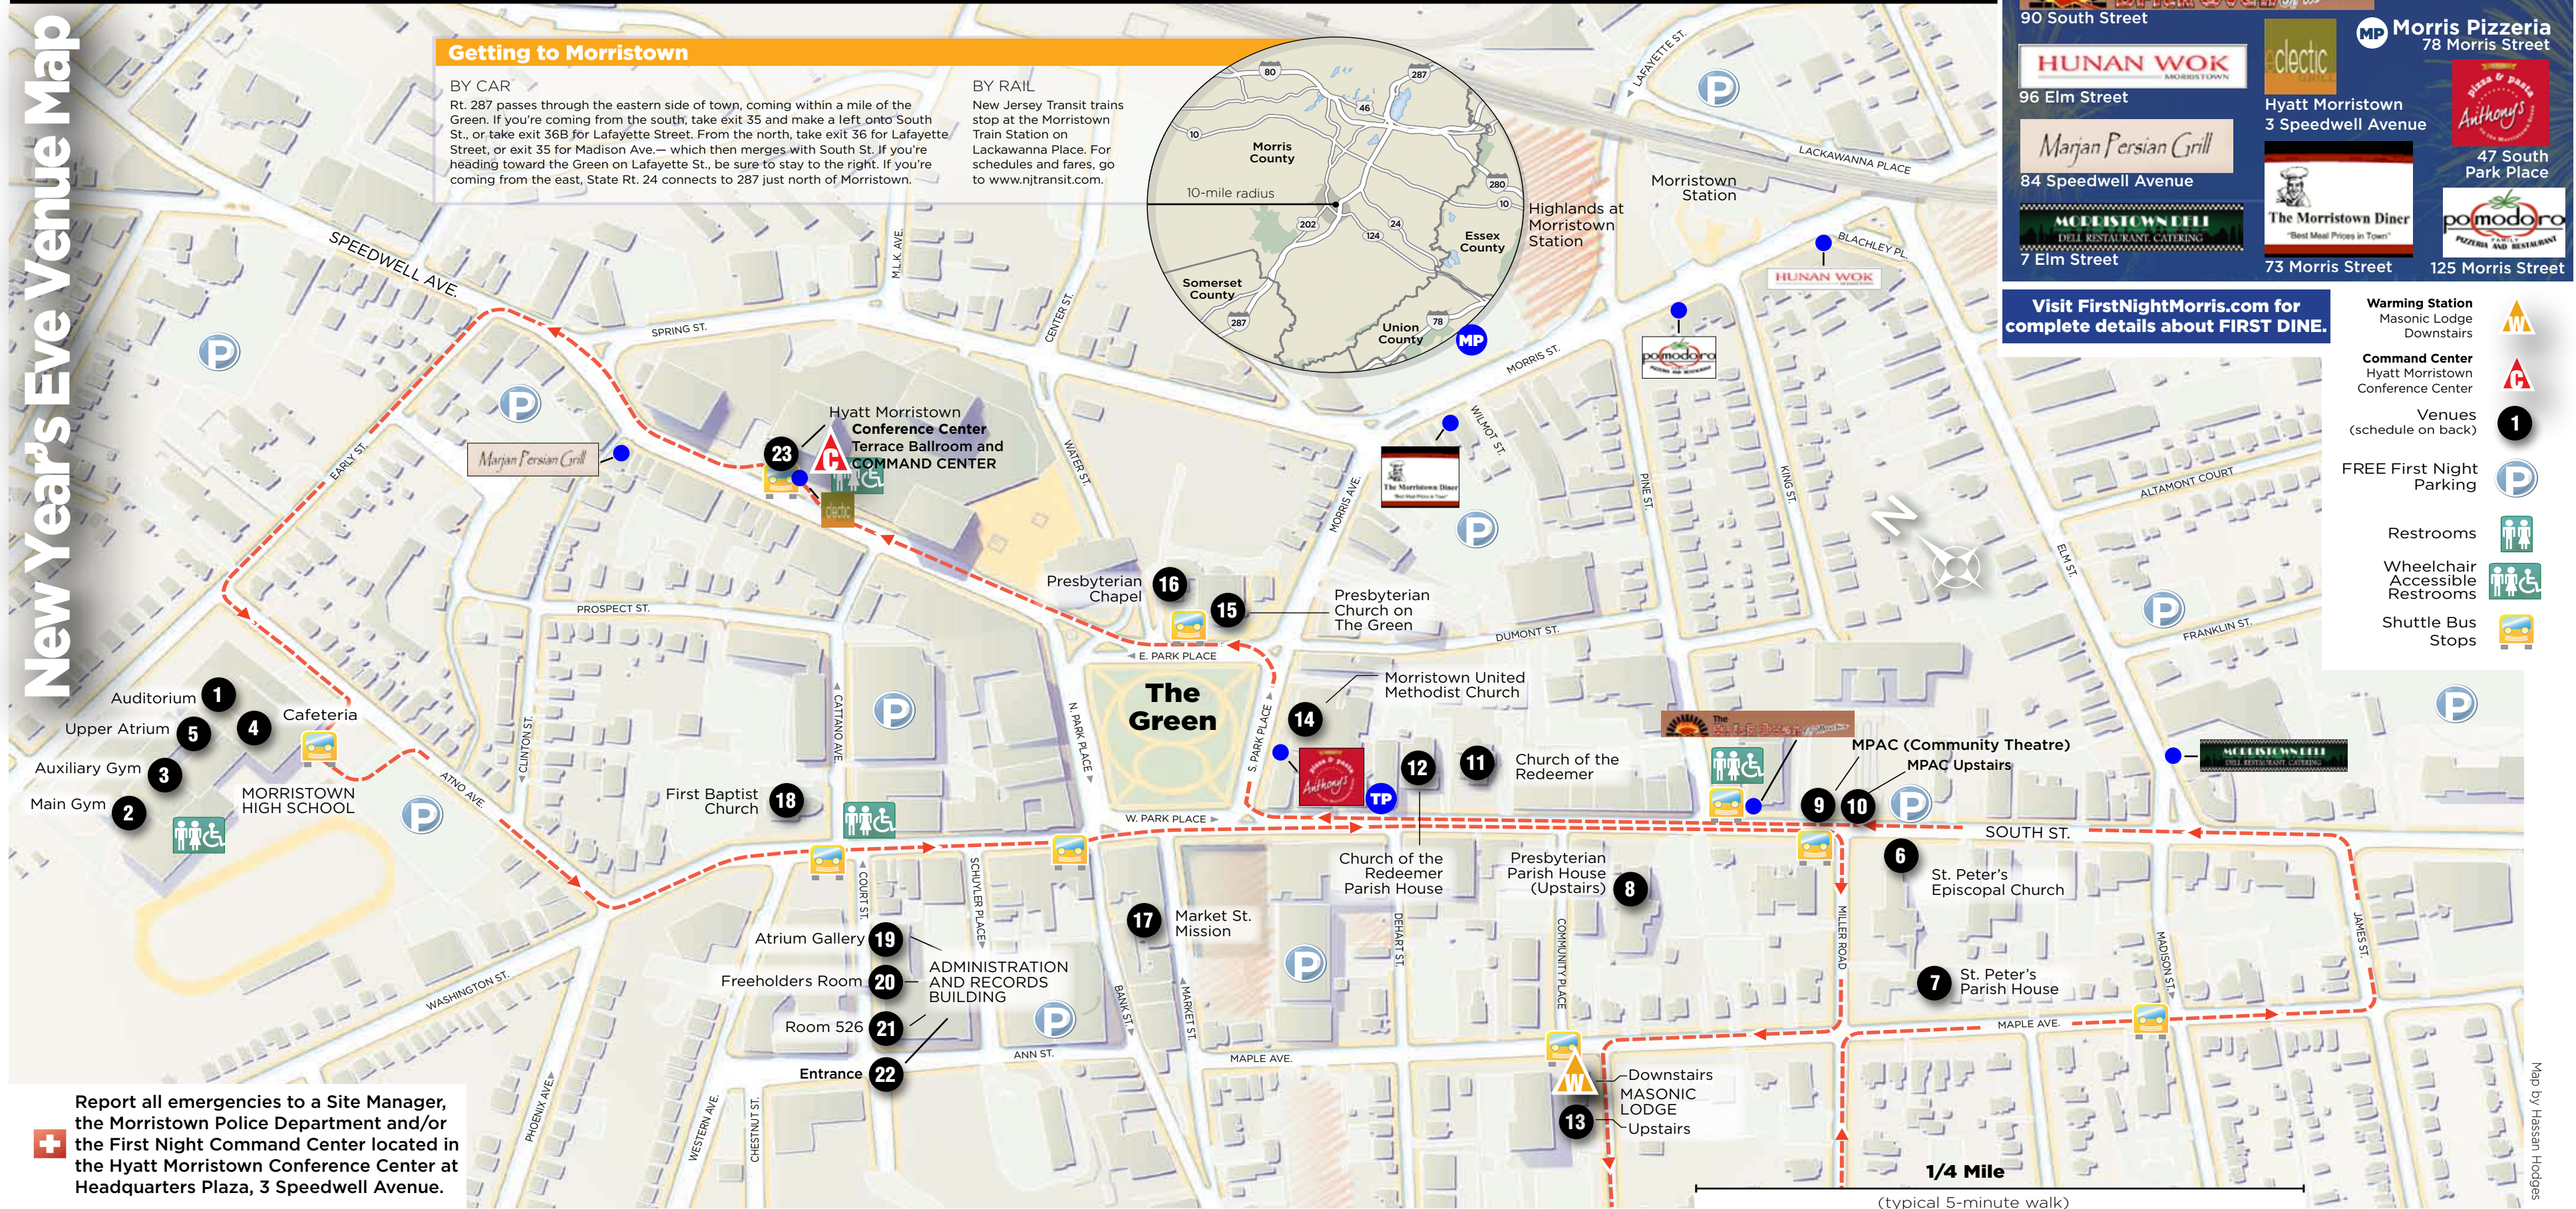

# 2012 First Night<sup>®</sup> Morris County

New Year's Eve Venue Map

## Getting to Morristown

**BY CAR**  
 Rt. 287 passes through the eastern side of town, coming within a mile of the Green. If you're coming from the south, take exit 35 and make a left onto South St., or take exit 36B for Lafayette Street. From the north, take exit 36 for Lafayette Street, or exit 35 for Madison Ave.— which then merges with South St. If you're heading toward the Green on Lafayette St., be sure to stay to the right. If you're coming from the east, State Rt. 24 connects to 287 just north of Morristown.

**BY RAIL**  
 New Jersey Transit trains stop at the Morristown Train Station on Lackawanna Place. For schedules and fares, go to [www.njtransit.com](http://www.njtransit.com).

## FIRST DINE Participating Restaurants

<b>The Brick Oven of Morristown</b> 90 South Street	<b>Tomato Pie</b> 20 South Street
<b>HUNAN WOK</b> 96 Elm Street	<b>Morris Pizzeria</b> 78 Morris Street
<b>Marjan Persian Grill</b> 84 Speedwell Avenue	<b>Hyatt Morristown</b> 3 Speedwell Avenue
<b>MORRISTOWN DELI</b> 7 Elm Street	<b>The Morristown Diner</b> 73 Morris Street
<b>Anthony's</b> 47 South Park Place	<b>Tomato Pie</b> 125 Morris Street