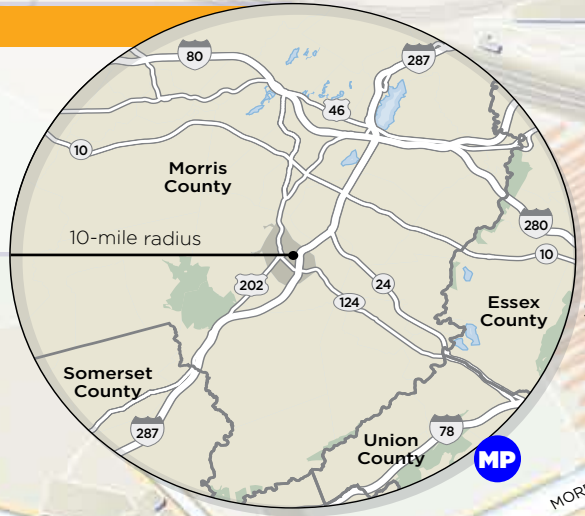

# 2012 First Night<sup>®</sup> Morris County

New Year's Eve Venue Map

## Getting to Morristown

**BY CAR**  
 Rt. 287 passes through the eastern side of town, coming within a mile of the Green. If you're coming from the south, take exit 35 and make a left onto South St., or take exit 36B for Lafayette Street. From the north, take exit 36 for Lafayette Street, or exit 35 for Madison Ave.— which then merges with South St. If you're heading toward the Green on Lafayette St., be sure to stay to the right. If you're coming from the east, State Rt. 24 connects to 287 just north of Morristown.

**BY RAIL**  
 New Jersey Transit trains stop at the Morristown Train Station on Lackawanna Place. For schedules and fares, go to [www.njtransit.com](http://www.njtransit.com).

1/4 Mile  
(typical 5-minute walk)